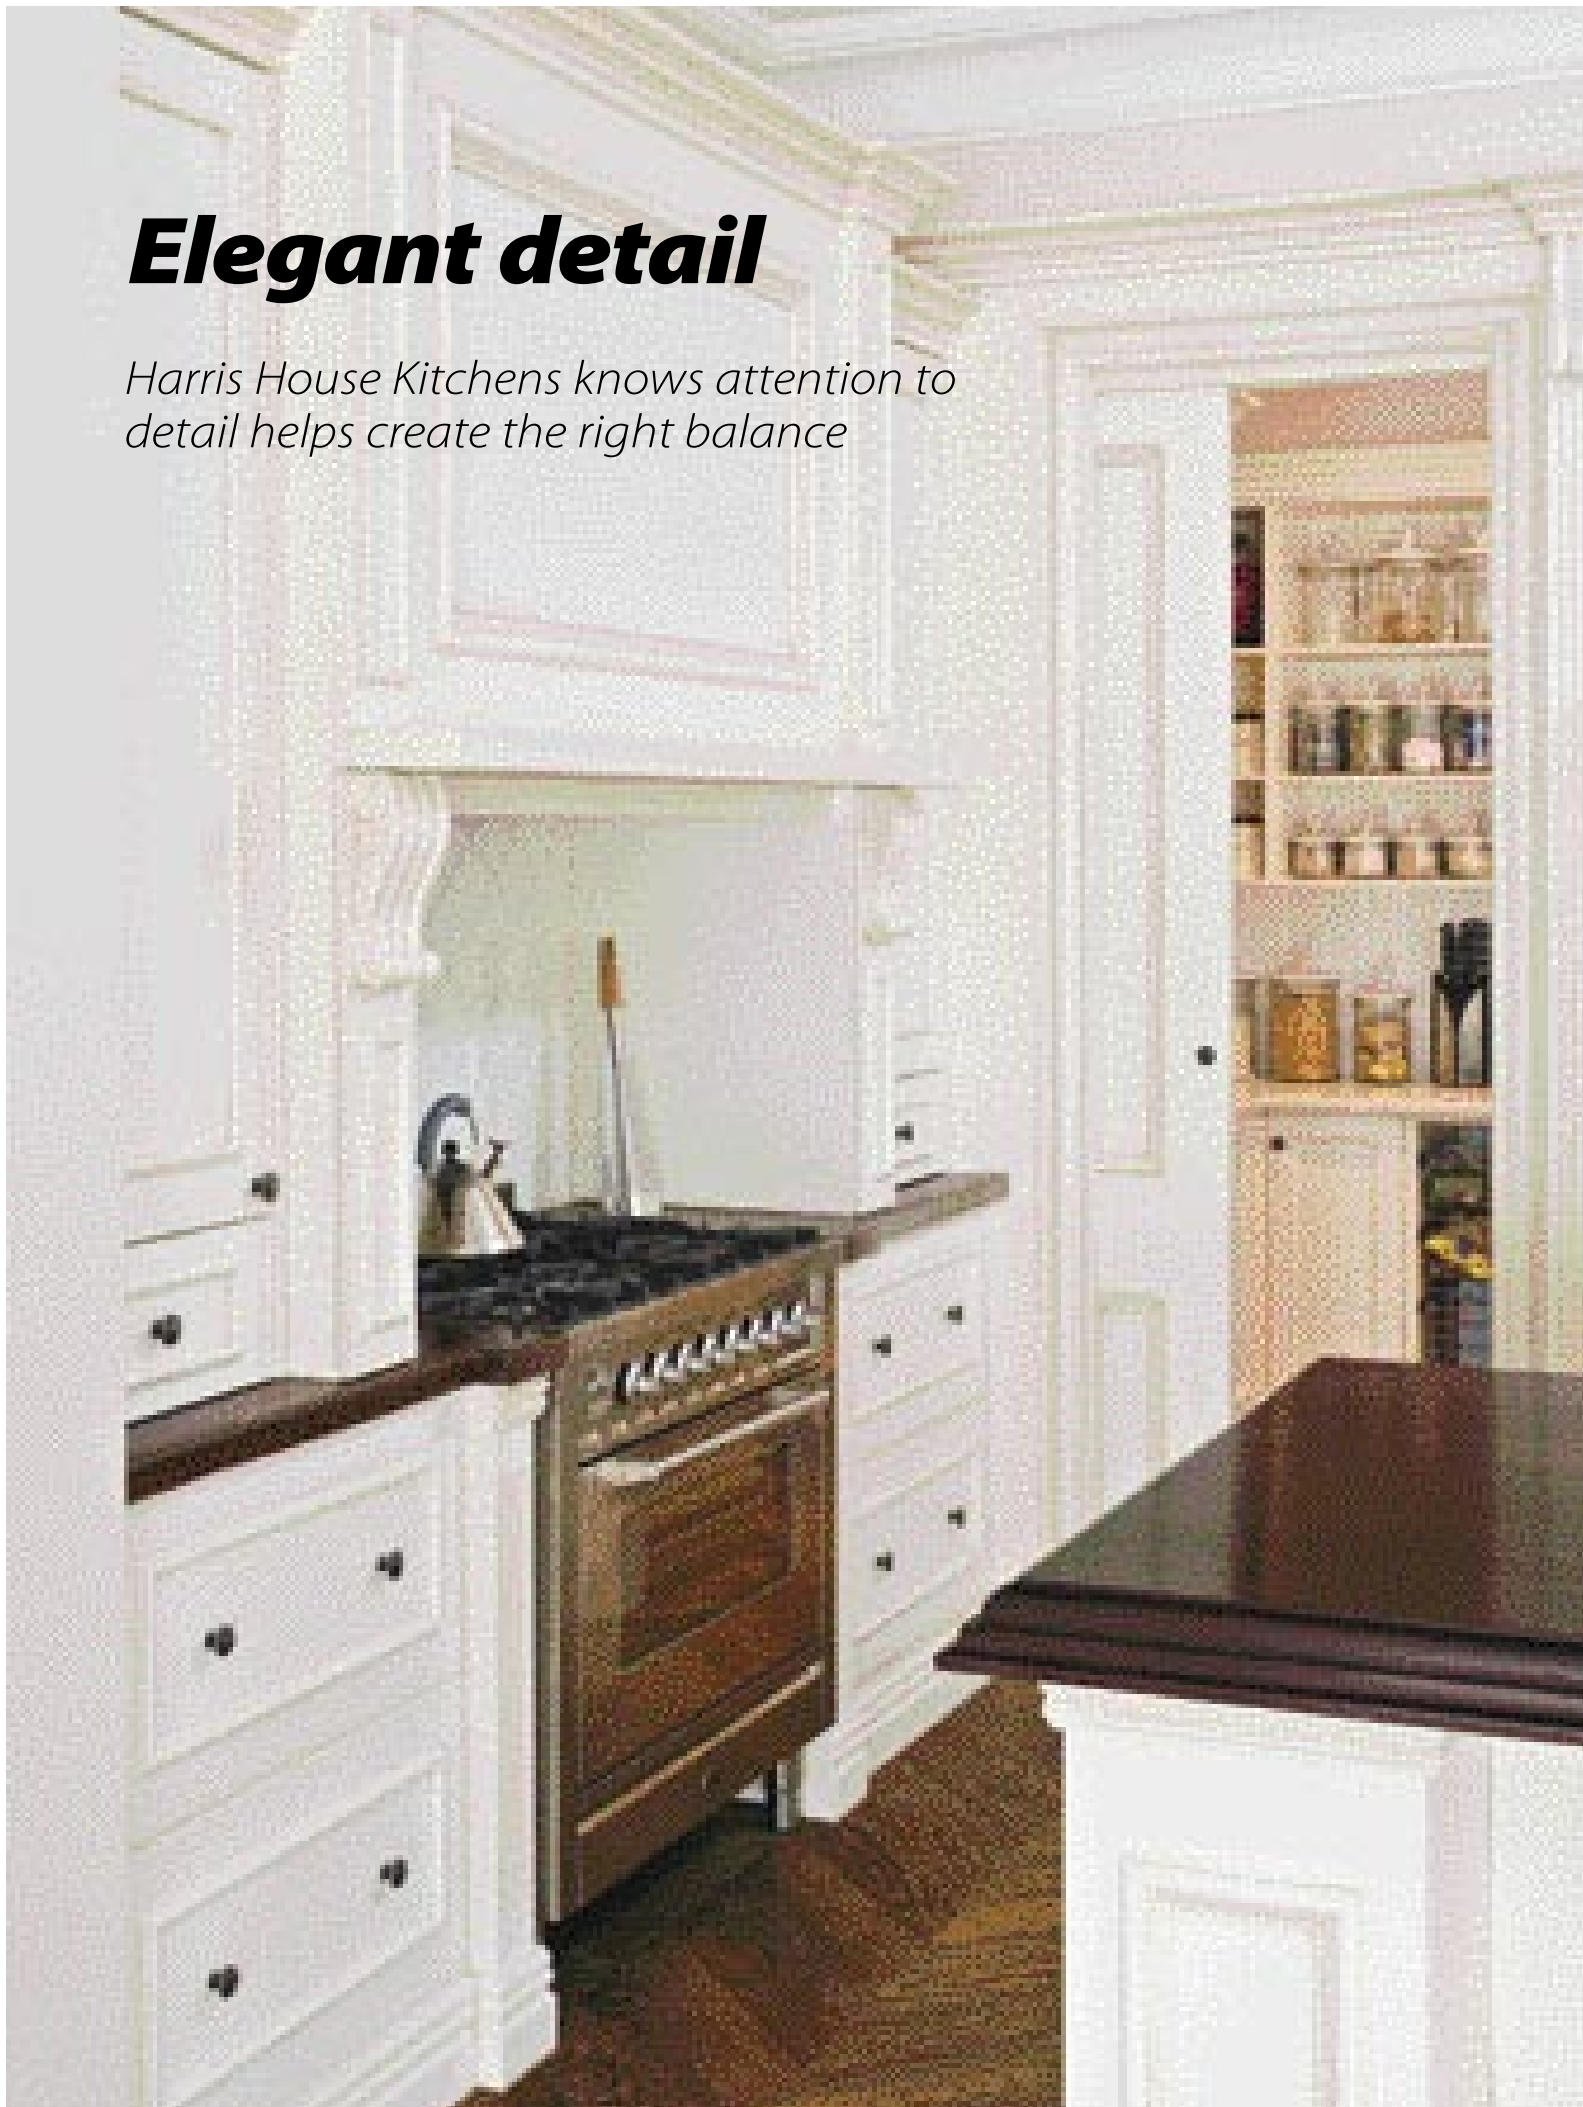

## Elegant detail

Harris House Kitchens knows attention to detail helps create the right balance

TRADITIONAL INCLUSIONS SUCH AS CORBELS, FLUTING AND BEADING ADD TEXTURE AND DEPTH TO A CLASSIC SPACE.

**From the moment** she began work on this kitchen, designer Linda Harris knew it was going to be special. The clients' clear vision and keen eyes for detail had given Linda the perfect starting point to create a design that would fulfil all the owners' needs.

In particular, the owners really wanted to create something beautiful, so Linda chose a handpainted Dance Door from the exclusive Harris House range. Handcrafted pieces such as the scrolled corbels on the mantel and either side of the refrigerator give the kitchen a classic, timeless appeal. Handcrafted fluting and beading were also added to specific panels and columns to enhance the visual effect.